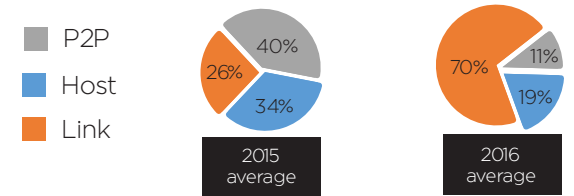

Custom analysis of Alexa data (March 2017)

89% of all page views at pirate sites are at host sites, i.e. cyberlockers (19%) and link sites (70%), on average in 2016

Piracy traffic by category

*The count of pageviews is the total number of times the pages of a website were viewed or refreshed within the selected time period. Page views per million indicates what fraction of all the page views by Alexa Toolbar users go to a particular site.