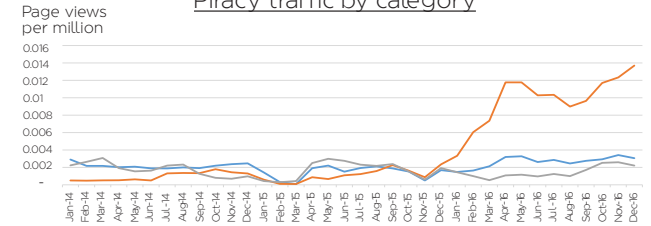

In Thailand, page views at pirated sites are **14.7 times higher** than those at legitimate sites

Total page views for top 5 Legitimate Sites: 15,875,449

WEBSITE	GLOBAL ALEXA	TOTAL PAGE VIEWS	LOCAL ALEXA	LOCAL PAGE VIEWS
iflix.com	7,775	24,438,778	308	5,447,404
netflix.com/th	43	6,311,687,983	431	9,467,532
doonee.com	207,353	357,274	2,434	350,736
monomaxx.com	272,303	287,385	2,710	277,556
hollywood-hdtv.com	255,074	341,545	3,099	332,221

Custom analysis of Alexa data (March 2017)

89% of all page views at pirate sites are at host sites, i.e. cyberlockers (19%) and link sites (70%), on average in 2016

Piracy traffic by category

*The count of pageviews is the total number of times the pages of a website were viewed or refreshed within the selected time period. Page views per million indicates what fraction of all the page views by Alexa Toolbar users go to a particular site.