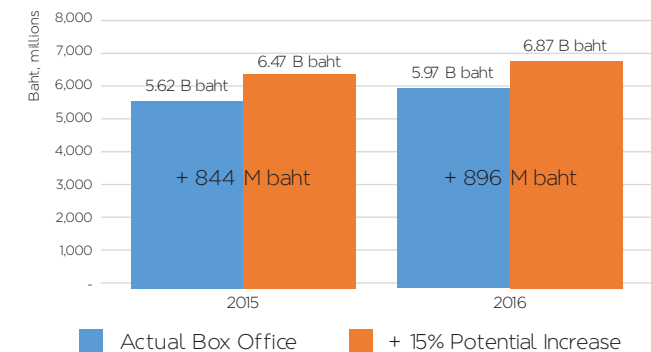

"The Dual Impact of Movie Piracy on Box-Office Revenue: Cannibalization and Promotion", Carnegie Mellon University, February 2016