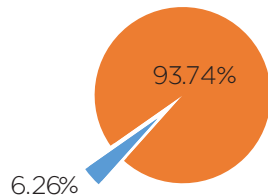

Thailand's Piracy Landscape

151.6 million = total number of BitTorrent movie and TV downloads in 2016

Annual BitTorrent Movie & TV Download in millions

BitTorrent piracy has seen a slight reduction in 2016, possibly due to a user shift to host sites such as 4shared.com and link sites such as movie2free.com.

MovieLabs data

93.74% = percentage of high-risk advertisements (sex industry, gambling, malware, scams) appearing on pirate websites

Movie/TV Advertisements

- Mainstream advertising
- High-risk advertising

In particular, 62.22% of High Risk ads were for the sex industry and 16.05% were for gambling.

The Impact of High Risk Advertising on Thai Social Values: The Role of Piracy Websites
Dr. Paul A. Watters, Massey University, March 2015

Custom analysis of Alexa data (March 2017)

89% of all page views at pirate sites are at host sites, i.e. cyberlockers (19%) and link sites (70%), on average in 2016

Piracy traffic by category

*The count of pageviews is the total number of times the pages of a website were viewed or refreshed within the selected time period. Page views per million indicates what fraction of all the page views by Alexa Toolbar users go to a particular site.