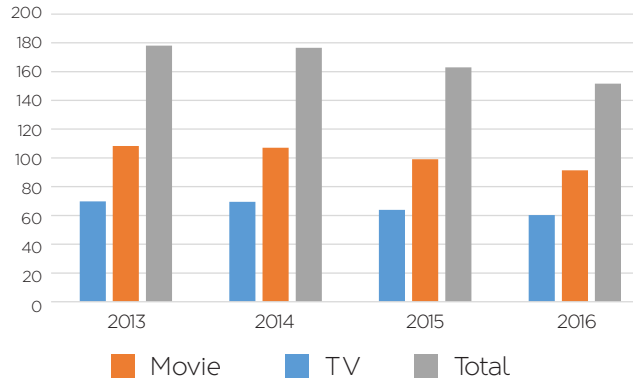

Thailand's Piracy Landscape

151.6 million = total number of BitTorrent movie and TV downloads in 2016

Annual BitTorrent Movie & TV Download in millions

BitTorrent piracy has seen a slight reduction in 2016, possibly due to a user shift to host sites such as 4shared.com and link sites such as movie2free.com.

MovieLabs data

93.74% = percentage of high-risk advertisements (sex industry, gambling, malware, scams) appearing on pirate websites

Movie/TV Advertisements

- Mainstream advertising
- High-risk advertising

In particular, 62.22% of High Risk ads were for the sex industry and 16.05% were for gambling.

The Impact of High Risk Advertising on Thai Social Values: The Role of Piracy Websites
Dr. Paul A. Watters, Massey University, March 2015